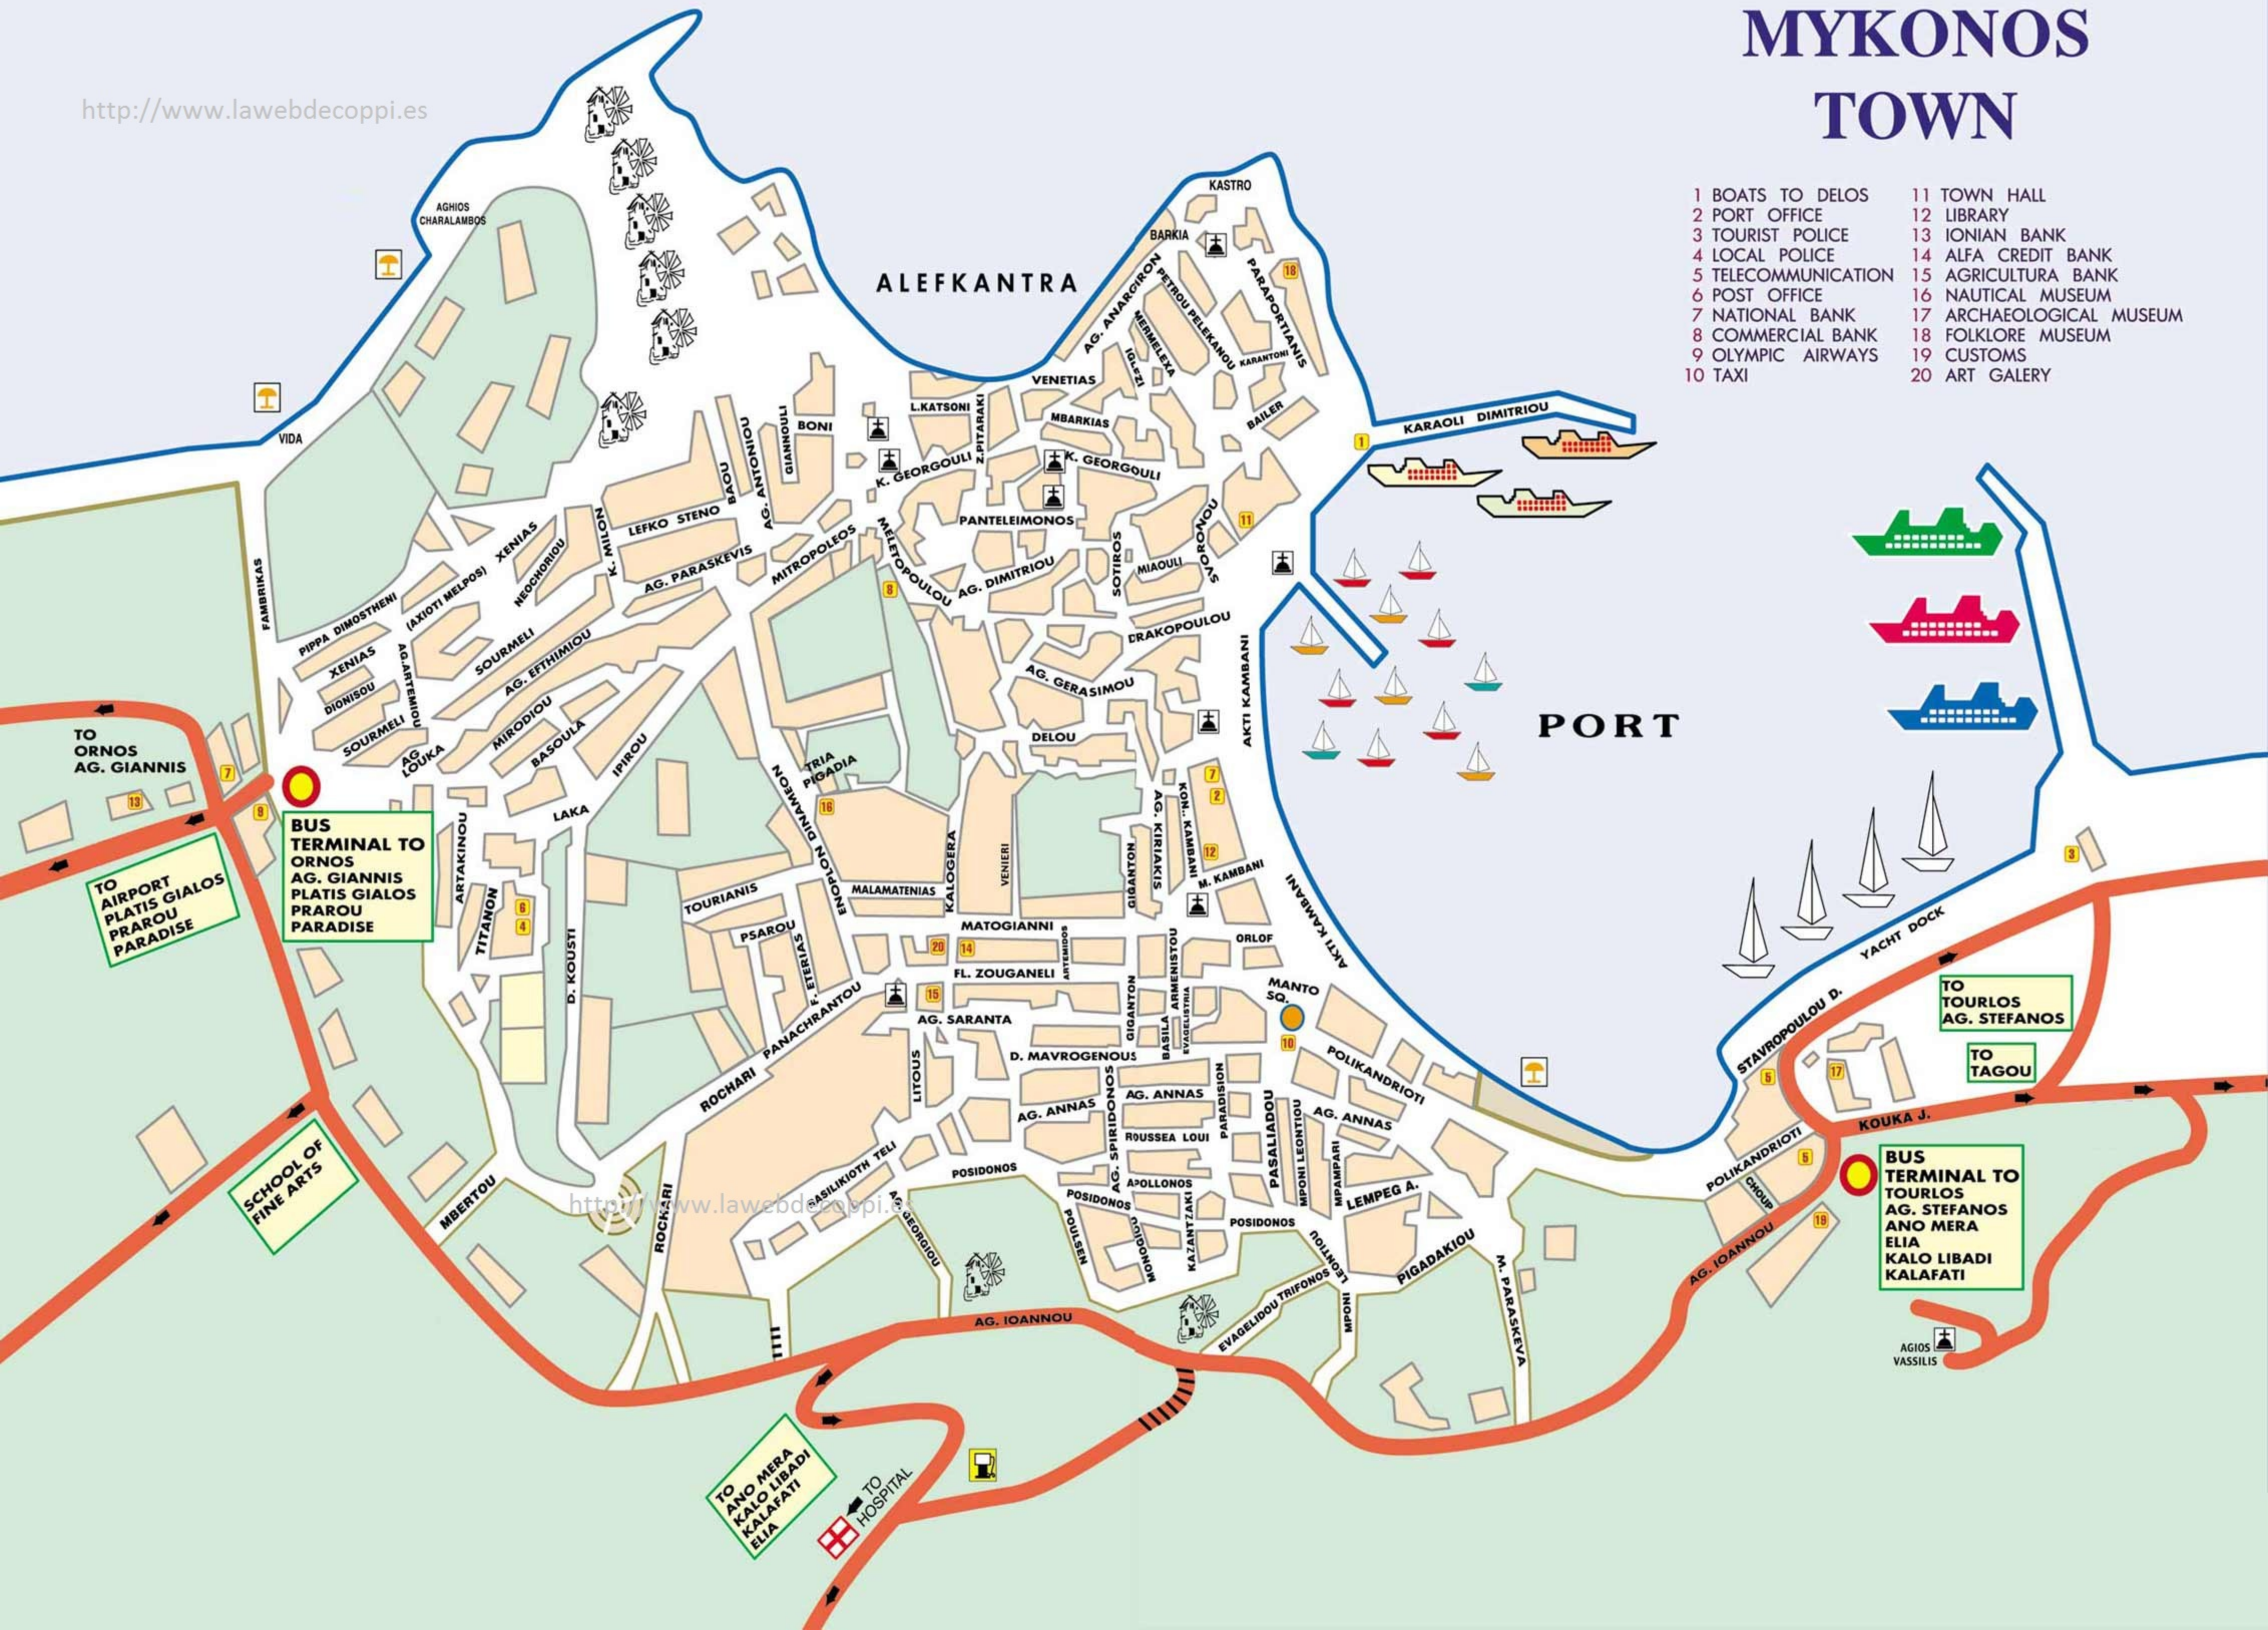

MYKONOS TOWN

- | | |
|---------------------|--------------------------|
| 1 BOATS TO DELOS | 11 TOWN HALL |
| 2 PORT OFFICE | 12 LIBRARY |
| 3 TOURIST POLICE | 13 IONIAN BANK |
| 4 LOCAL POLICE | 14 ALFA CREDIT BANK |
| 5 TELECOMMUNICATION | 15 AGRICULTURA BANK |
| 6 POST OFFICE | 16 NAUTICAL MUSEUM |
| 7 NATIONAL BANK | 17 ARCHAEOLOGICAL MUSEUM |
| 8 COMMERCIAL BANK | 18 FOLKLORE MUSEUM |
| 9 OLYMPIC AIRWAYS | 19 CUSTOMS |
| 10 TAXI | 20 ART GALLERY |

**BUS TERMINAL TO ORNOS
AG. GIANNIS
PLATIS GIALOS
PRAROU
PARADISE**

**TO AIRPORT
PLATIS GIALOS
PRAROU
PARADISE**

**SCHOOL OF
FINE ARTS**

**TO ANO MERA
KALO LIBADI
ELIA**

TO HOSPITAL

**TO TOURLOS
AG. STEFANOS**

TO TAGOU

**BUS TERMINAL TO
TOURLLOS
AG. STEFANOS
ANO MERA
ELIA
KALO LIBADI
KALAFATI**

AGIOS VASSILIS